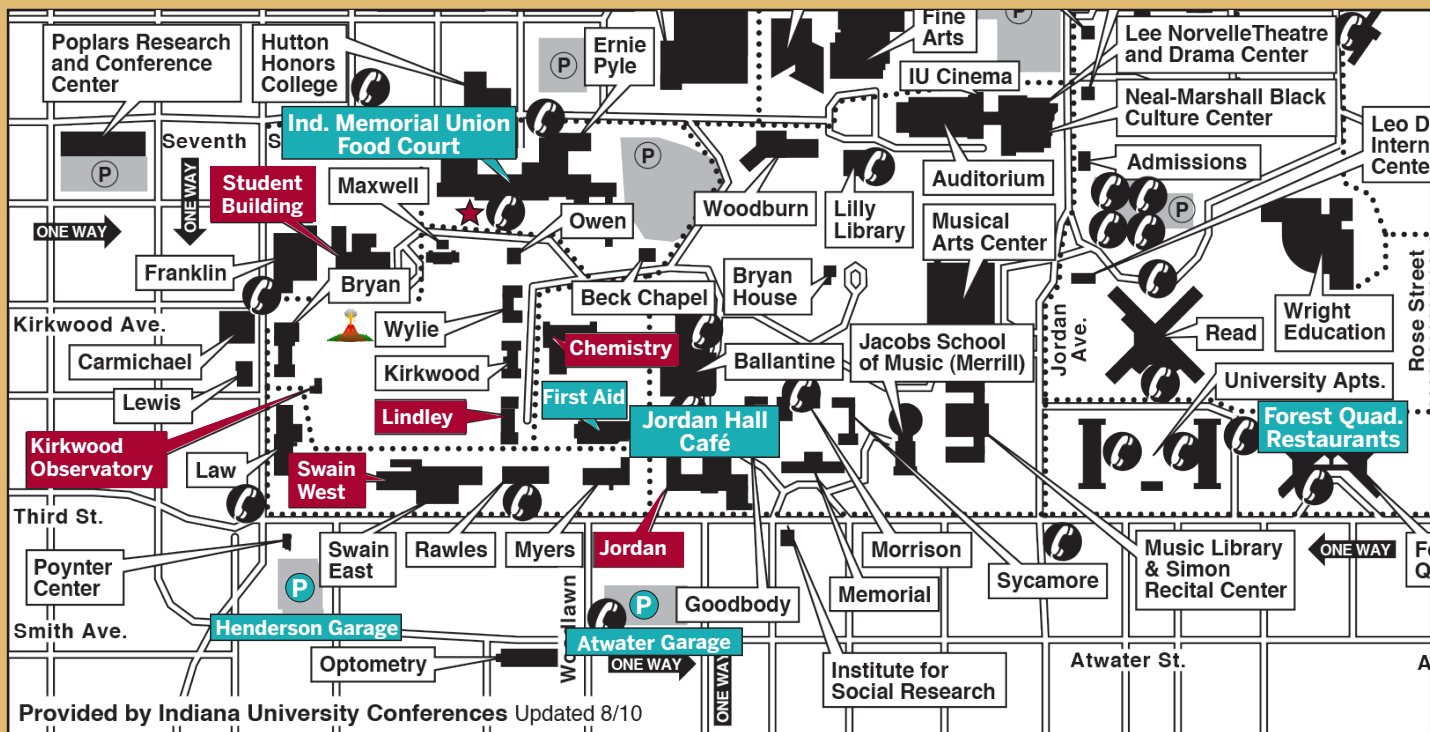

# IUB Campus Map

Provided by Indiana University Conferences Updated 8/10

## ACTIVITY BUILDINGS & OUTSIDE LOCATIONS

- Chemistry
- Jordan Hall
- Kirkwood Observatory
- Lindley Hall
- Swain West
- Student Building
- ★ The Quake Cottage
- 🌋 Volcano Eruption Demo

## PARKING, FOOD, & FIRST AID

- Atwater Garage
- First Aid Station
- Henderson Garage
- Forest Quad, Restaurants
- Indiana Memorial Union
- Jordan Hall Café

Follow me!

IUScihouse

IUBScienceOutreach

For more information contact the Office of Science Outreach: